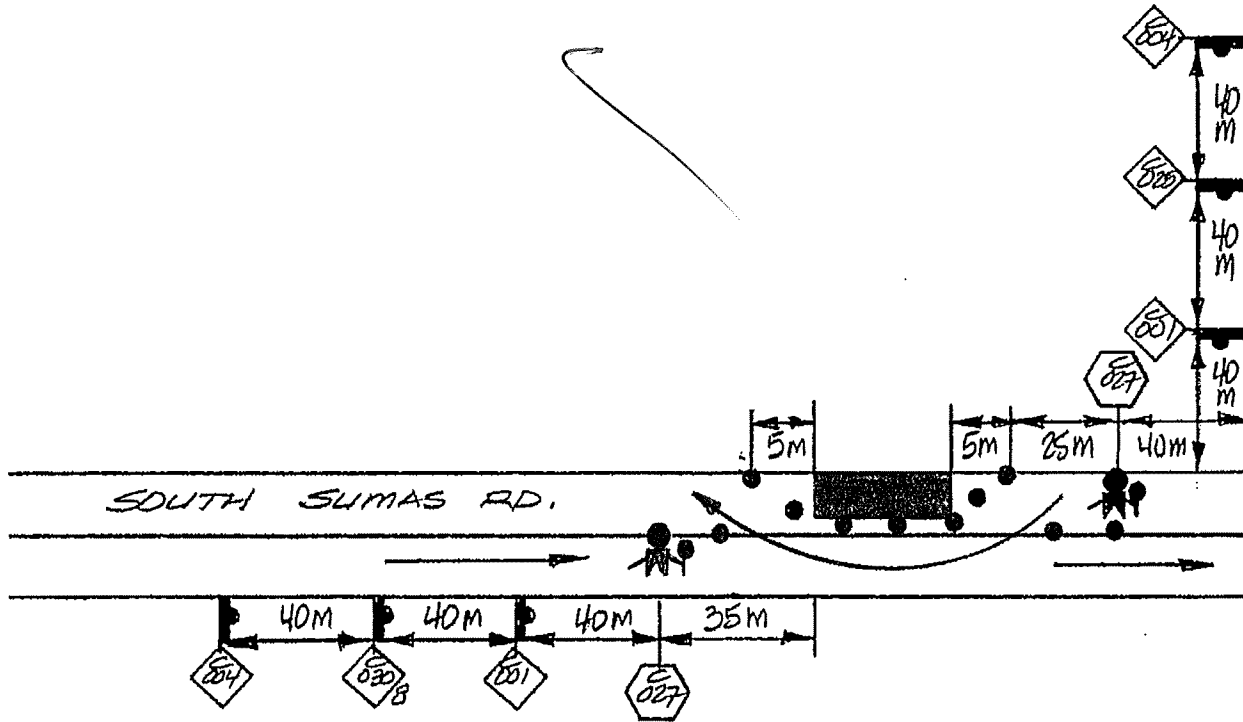

Mid block East of Tyson Rd.

4110299624

Nearest Intersection: Reid Rd and South Sumas Rd.
Distance from lot to intersection is 58 meters (64 degrees East of South).
View Scale: 1:1000

45277 South Sumas Rd, Chilliwack
Order #: 31001956 Prem #: 259752 City Limits: Chilliwack
X: 1294253589.00 Y: 464186005.00 2018/05/22

FORTIS BC GAS
GAS SERVICE ABANDONMENT
45277 SOUTH SUMAS

NOTES : FIG 3.4.1. MANUAL
LANE CLOSURE WITH TCPS
TWO LANE - TWO WAY ROADWAY.
FORTIS # 31001956 JUNE 10/18